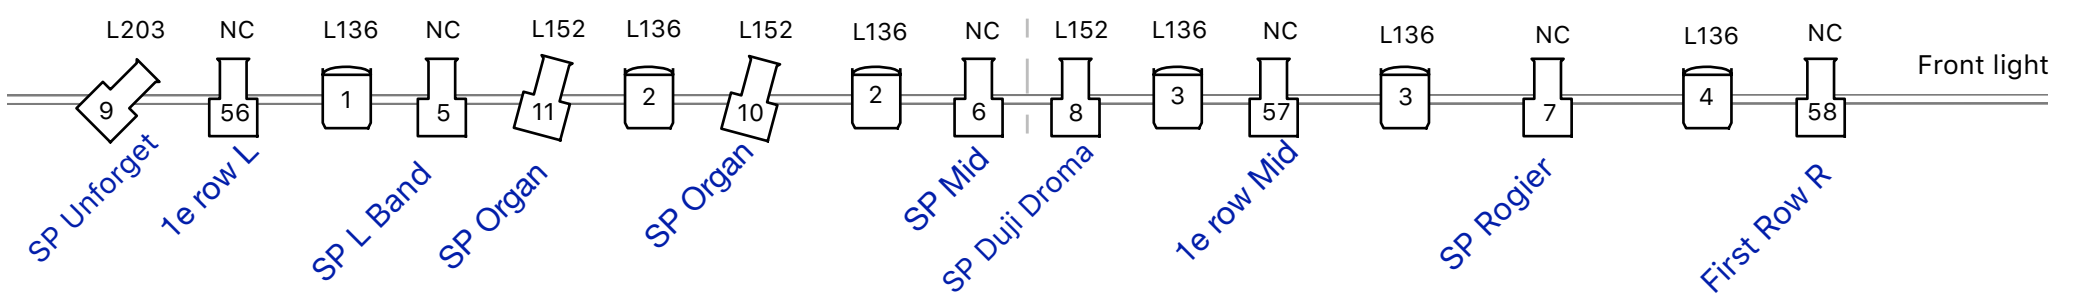

Scale in meters

Släpstick	
2019 - 2020	
Lightdesign Jacco van den Dool	
Lightplot Wouter Moscou	Version 2.0

LEGENDA					
	2kW Plano Convex with barndoors		Parcan 64, CP62 Medium 1000W		moving lights Robe DL4x or DL4S
	1kW Plano Convex with barndoors		Parcan 64, CP61 Narrow 1000W		Bulb lights from company
	1kW or 2kW Zoom profile with Iris and shutter blades		Parcan 64 on floorstand CP62 Medium 1000W		Cake tin lights from company
					Festoon lights from company
					Projector from company