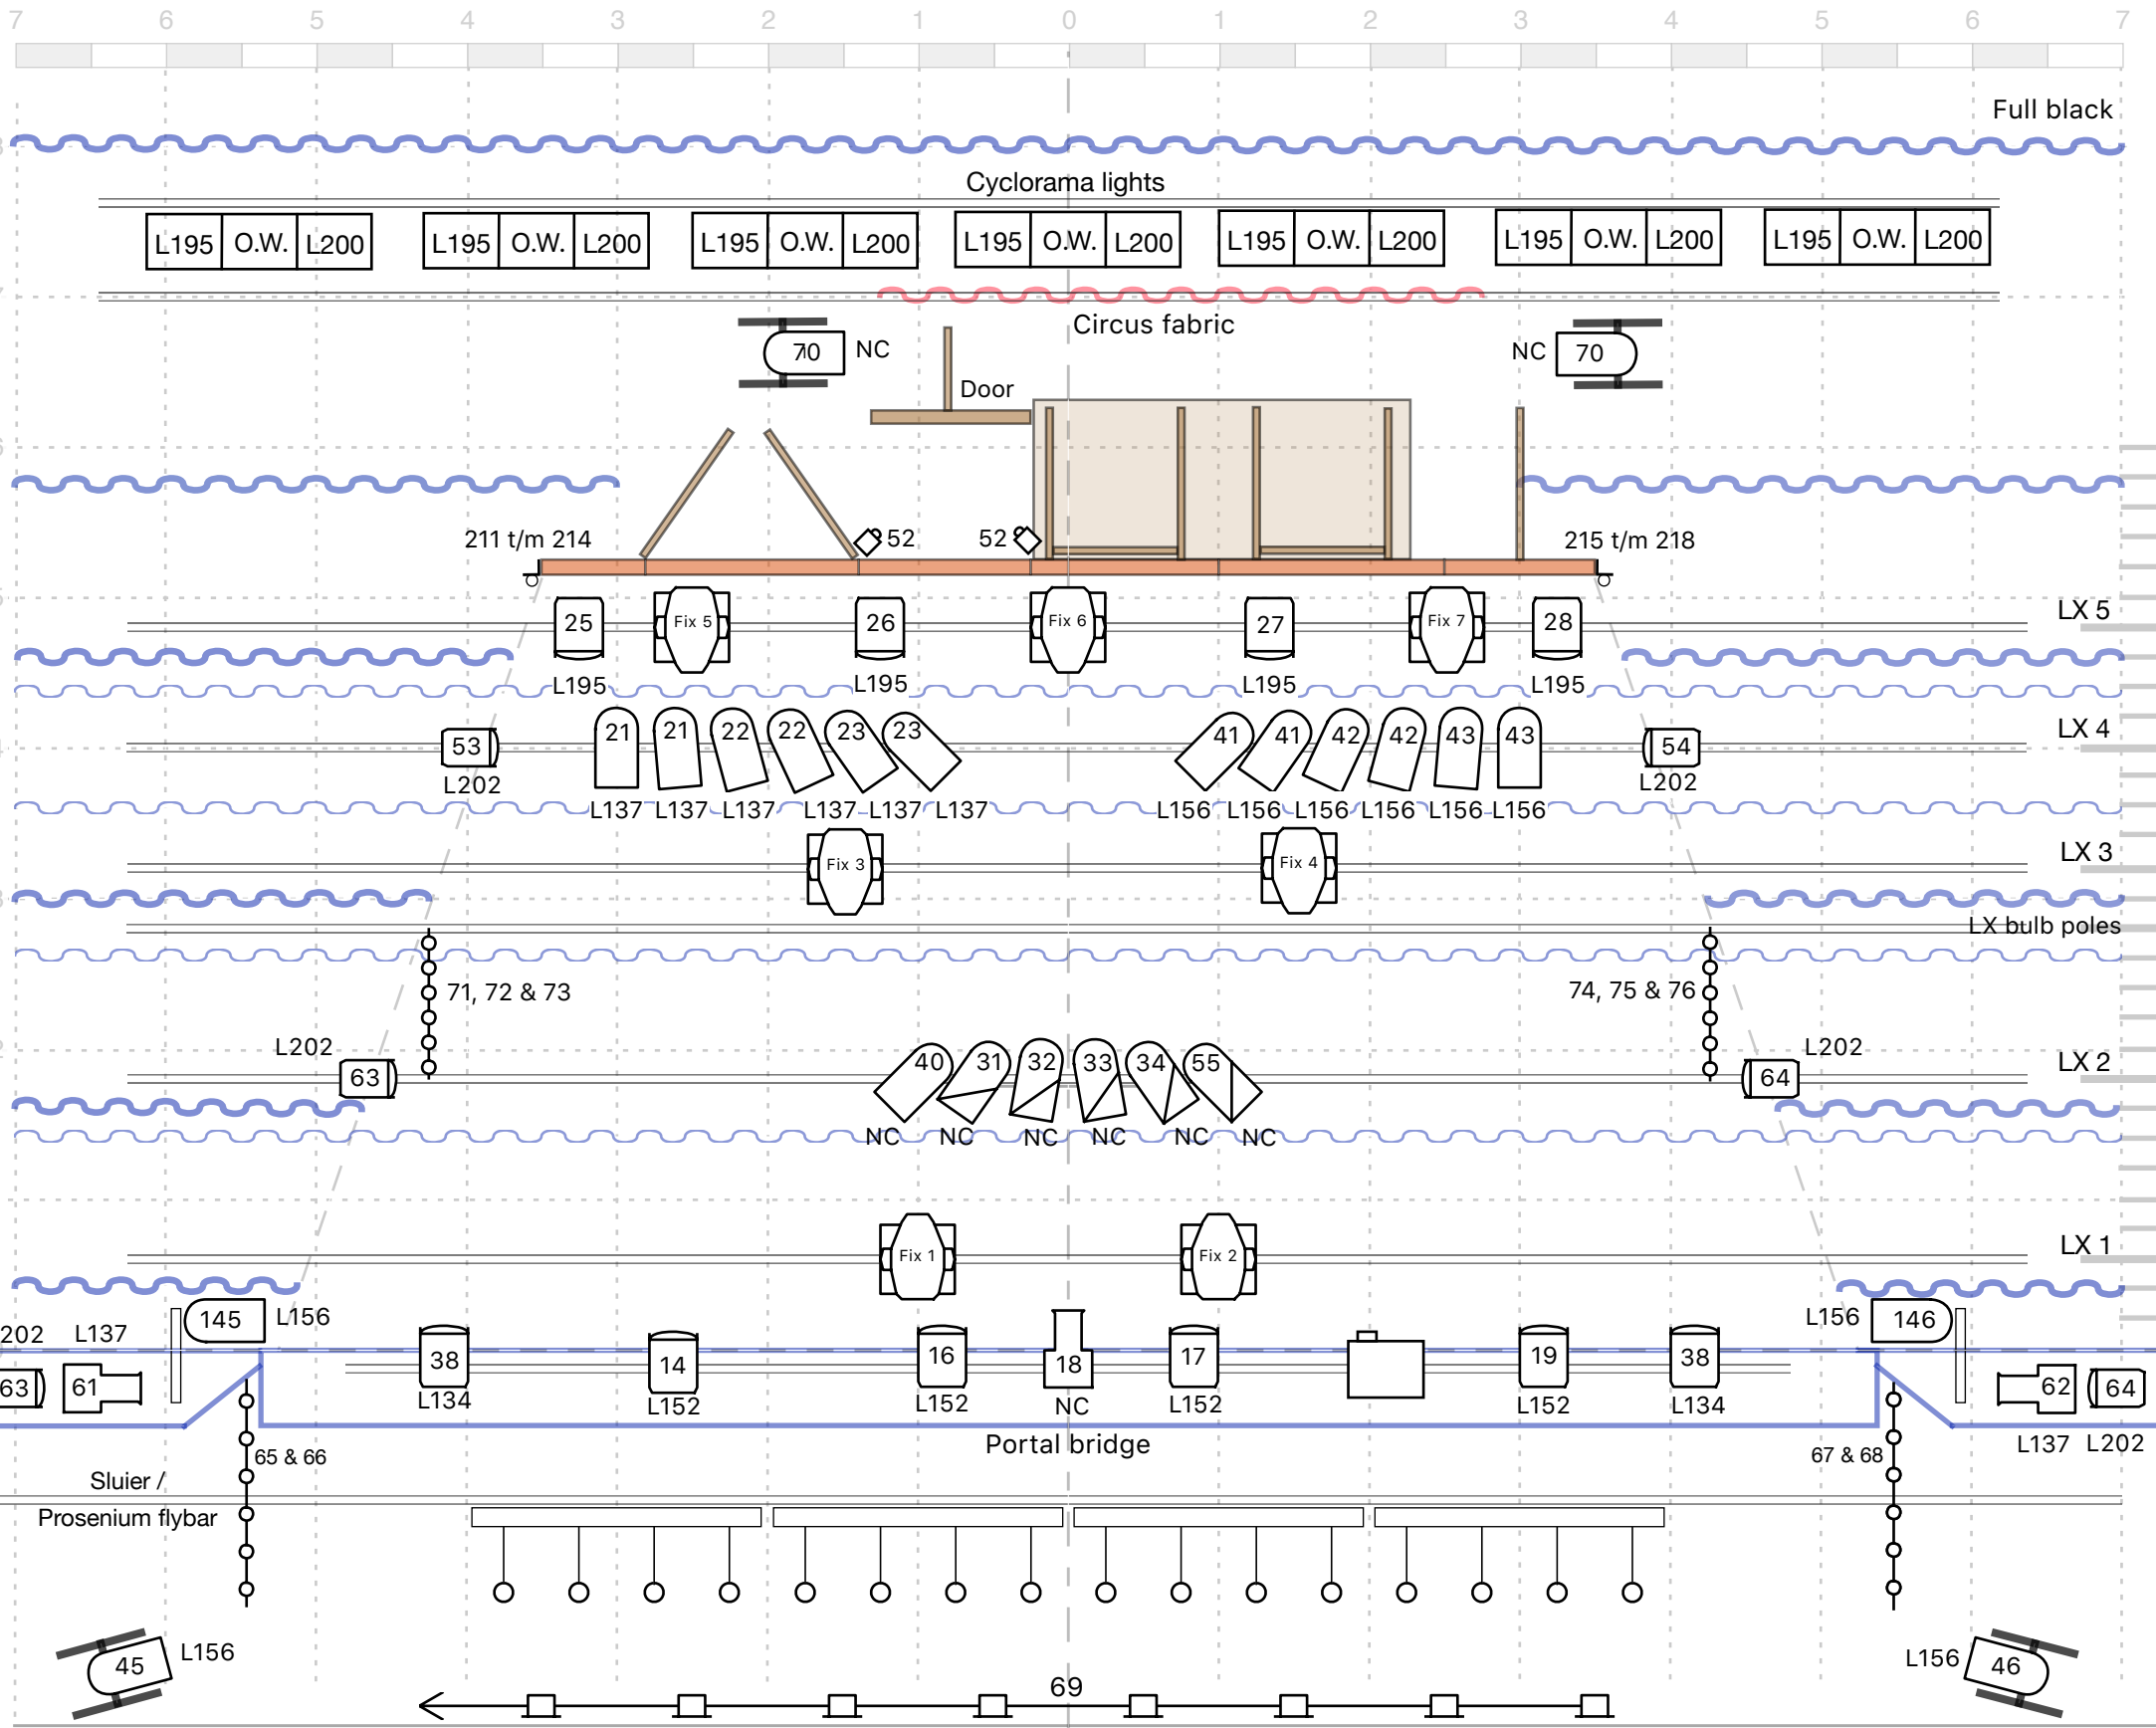

Scale in meters

Släpstick	
2019 - 2020	
Lightdesign Jacco van den Dool	
Lightplot Wouter Moscou	Version 2.0

LEGENDA					
	2kW Plano Convex with barndoors		Parcan 64, CP62 Medium 1000W		moving lights Robe DL4x or DL4S
	1kW Plano Convex with barndoors		Parcan 64, CP61 Narrow 1000W		Bulb lights from company
	1kW or 2kW Zoom profile with Iris and shutter blades		Parcan 64 on floorstand CP62 Medium 1000W		Cake tin lights from company
					Festoon lights from company
					Projector from company